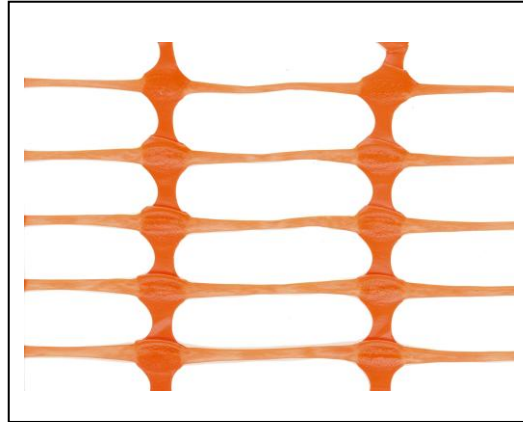

## Lightweight Safety Fence

### AVAILABLE ROLL DIMENSIONS AND WEIGHT

ENGLISH		METRIC	
Dimensions	Weight	Dimensions	Weight
4' x 100'	8.0 lb	1.22m x 30.50m	3.63 kg